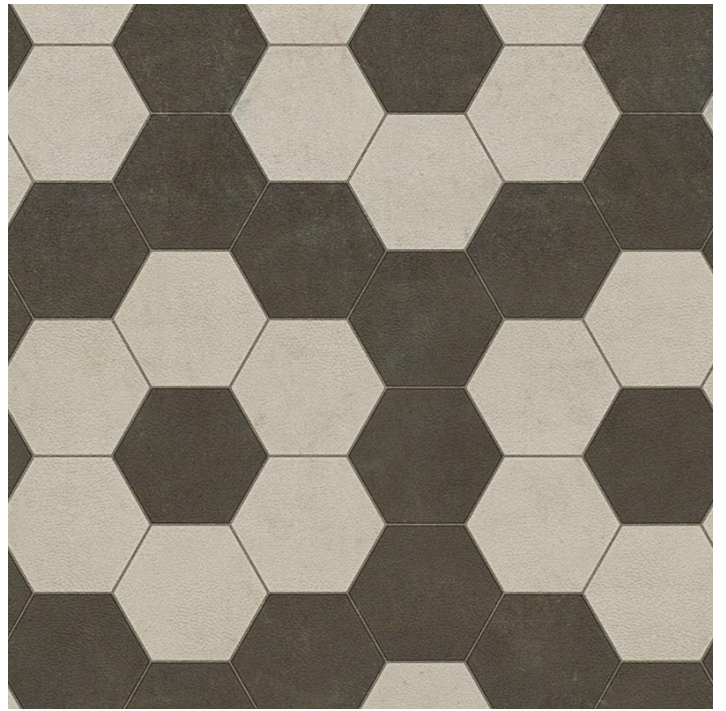

Patterns 2, 3, 4, 7 and pattern 20 Vesper and Astraea.

If you have any question please email daren@puravidahg.com or call 781-444-4037

Pattern 2 colors

Pushing Up Daisies

Organic Synthesis

Resonance

Bees Knees

Water Lilies

Pattern 3 colors

Oz

Follow the Yellow Brick Road

Red Rum

The Emerald City

The Lollipop Guild

These are the 'lightly distressed' versions of the original, which are still available.

Poppy Field

There's No Place Like Home

Pattern 4 colors

20,000 Leagues

Captain Ahab

Captain Nemo

It was a Dark and Stormy Night

Moby Dick

Salt Water Taffy

Sea of Green

Tsunami

Pattern 7 colors

Checkered Past

Check Please

Check Yourself

Checked Out