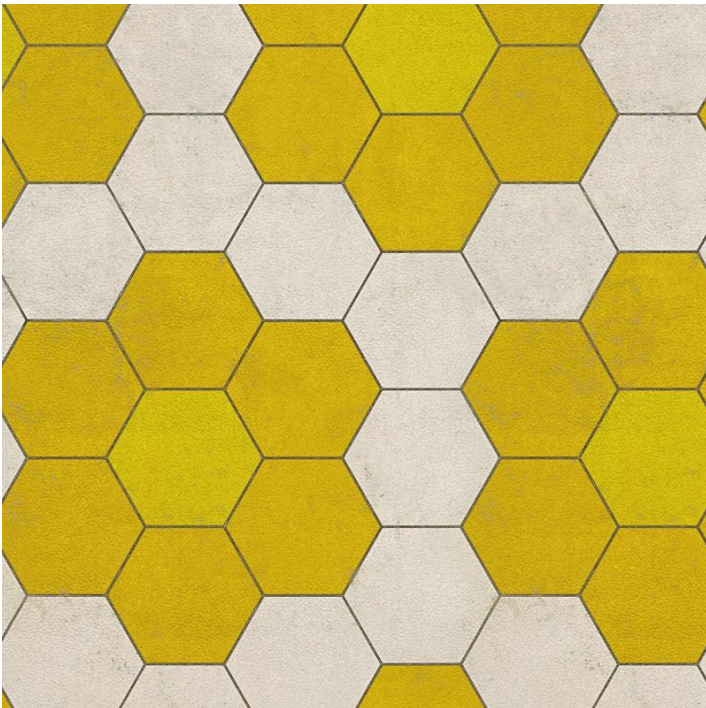

Patterns 2, 3, 4, 7 and pattern 20 Vesper and Astraea.

If you have any question please email daren@puravidahg.com or call 781-444-4037

Pattern 2 colors

Pushing Up Daisies

Organic Synthesis

Resonance

Bees Knees

Water Lilies

Pattern 3 colors

Oz

Follow the Yellow Brick Road

Red Rum

The Emerald City

The Lollipop Guild

These are the 'lightly distressed' versions of the original, which are still available.

Poppy Field

There's No Place Like Home

Pattern 4 colors

20,000 Leagues

Captain Ahab

Captain Nemo

It was a Dark and Stormy Night

Moby Dick

Salt Water Taffy

Sea of Green

Tsunami

Pattern 7 colors

Checkered Past

Check Please

Check Yourself

Checked Out