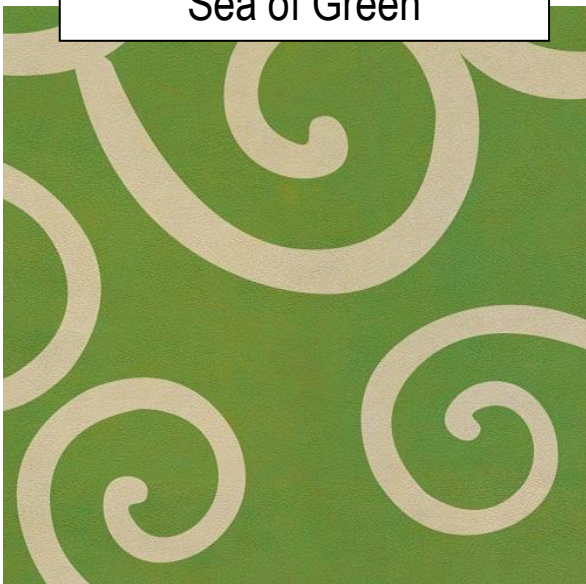

Water Lilies

Pattern 3 colors

Oz

Follow the Yellow Brick Road

Red Rum

The Emerald City

The Lollipop Guild

These are the 'lightly distressed' versions of the original, which are still available.

Poppy Field

There's No Place Like Home

Pattern 4 colors

20,000 Leagues

Captain Ahab

Captain Nemo

It was a Dark and Stormy Night

Moby Dick

Salt Water Taffy

Sea of Green

Tsunami

Pattern 7 colors

Checkered Past

Check Please

Check Yourself

Checked Out