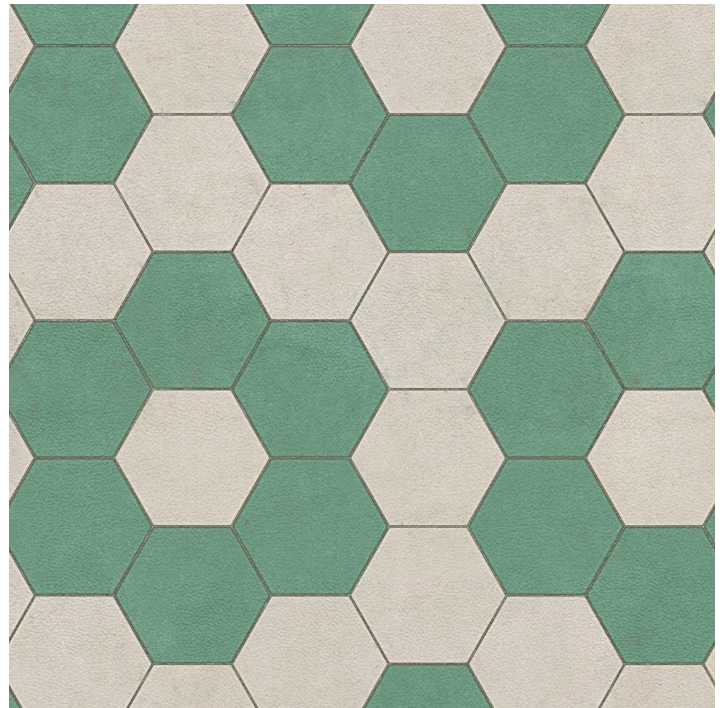

Patterns 2, 3, 4, 7 and pattern 20 Vesper and Astraea.

If you have any question please email daren@puravidahg.com or call 781-444-4037

Pattern 2 colors

Pushing Up Daisies

Organic Synthesis

Resonance

Bees Knees

Water Lilies

Pattern 3 colors

Oz

Follow the Yellow Brick Road

Red Rum

The Emerald City

The Lollipop Guild

These are the 'lightly distressed' versions of the original, which are still available.

Poppy Field

There's No Place Like Home

Pattern 4 colors

20,000 Leagues

Captain Ahab

Captain Nemo

It was a Dark and Stormy Night

Moby Dick

Salt Water Taffy

Sea of Green

Tsunami

Pattern 7 colors

Checkered Past

Check Please

Check Yourself

Checked Out