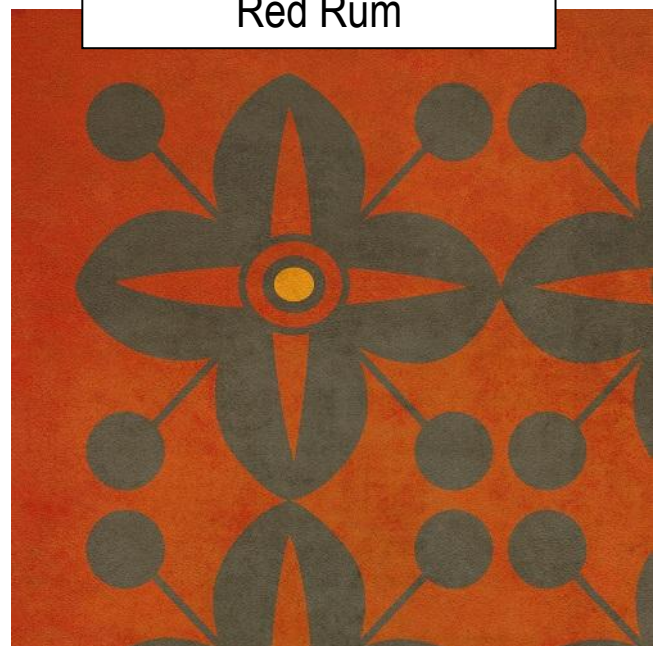

Patterns 2, 3, 4, 7 and pattern 20 Vesper and Astraea.

If you have any question please email daren@puravidahg.com or call 781-444-4037

Pattern 2 colors

Pushing Up Daisies

Organic Synthesis

Resonance

Bees Knees

Water Lilies

Pattern 3 colors

Oz

Follow the Yellow Brick Road

Red Rum

The Emerald City

The Lollipop Guild

These are the 'lightly distressed' versions of the original, which are still available.

Poppy Field

There's No Place Like Home

Pattern 4 colors

20,000 Leagues

Captain Ahab

Captain Nemo

It was a Dark and Stormy Night

Moby Dick