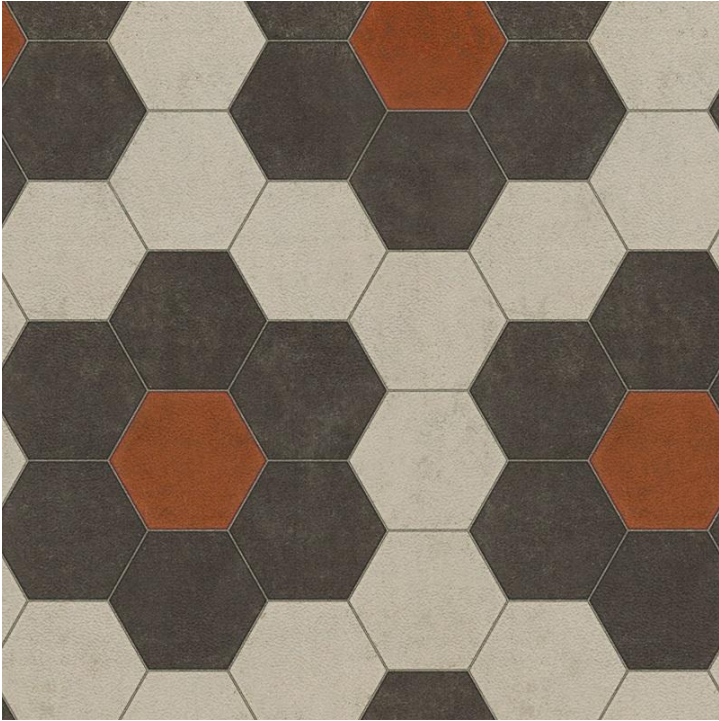

Patterns 2, 3, 4, 7 and pattern 20 Vesper and Astraea.

If you have any question please email daren@puravidahg.com or call 781-444-4037

Pattern 2 colors

Pushing Up Daisies

Organic Synthesis

Resonance

Bees Knees

Water Lilies

Pattern 3 colors

Oz

Follow the Yellow Brick Road

Red Rum

The Emerald City

The Lollipop Guild

These are the 'lightly distressed' versions of the original, which are still available.

Poppy Field

There's No Place Like Home

Pattern 4 colors

20,000 Leagues

Captain Ahab

Captain Nemo

It was a Dark and Stormy Night

Moby Dick

Salt Water Taffy

Sea of Green

Tsunami

Pattern 7 colors

Checkered Past

Check Please

Check Yourself

Checked Out